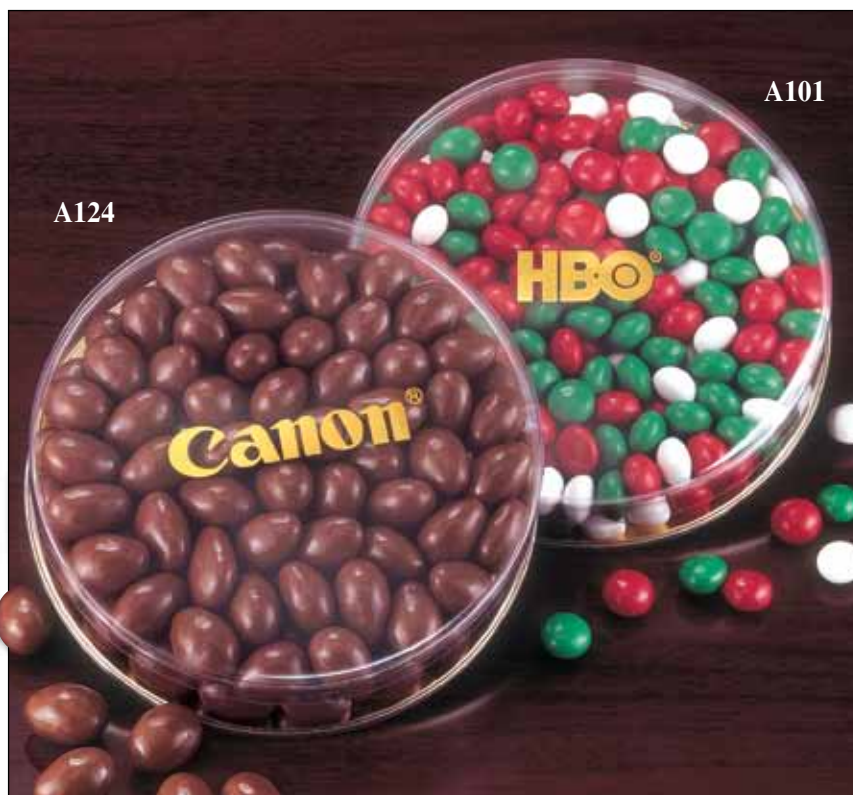

Price Per Unit

Item No.	Description	24-47	48-95	96-479	480+
A124	Chocolate Almonds	$19.95	19.65	18.95	Quoted
A101	Chocolate Gourmet Mints	$16.95	16.65	15.95	Quoted

3C

- Acetate: 6" d. x 1½" h.
- Price includes imprint on lid. Imprint area: 2" x 1½". Artwork requirements: page 71.
- Gift cards available. See page 71 for options and prices.
- Maximum size for enclosure cards: 6" x 6".
- Individual mailing cartons included at no charge.
- Drop shipping available: $4.00 (G) per carton.
- **Production Time: 5 working days.** Orders utilizing individual drop shipment directly to recipients will be available for shipment 10 working days from factory's receipt of complete and accurate mailing list.

- Velour Bag: 6½" x 4½".
- Price includes imprint foil-stamped in gold on bag. Imprint area: 2" x 1½". Artwork requirements: page 71.
- Gift cards available. See page 71 for options and prices.
- Maximum size for enclosure cards: 5½" x 3½".
- Individual mailing cartons included at no charge.
- Drop shipping available: $4.00 (G) per carton.
- **Production Time: 5 working days.** Orders utilizing individual drop shipment directly to recipients will be available for shipment 10 working days from factory's receipt of complete and accurate mailing list.

**Great Gifts at
Value Prices!**